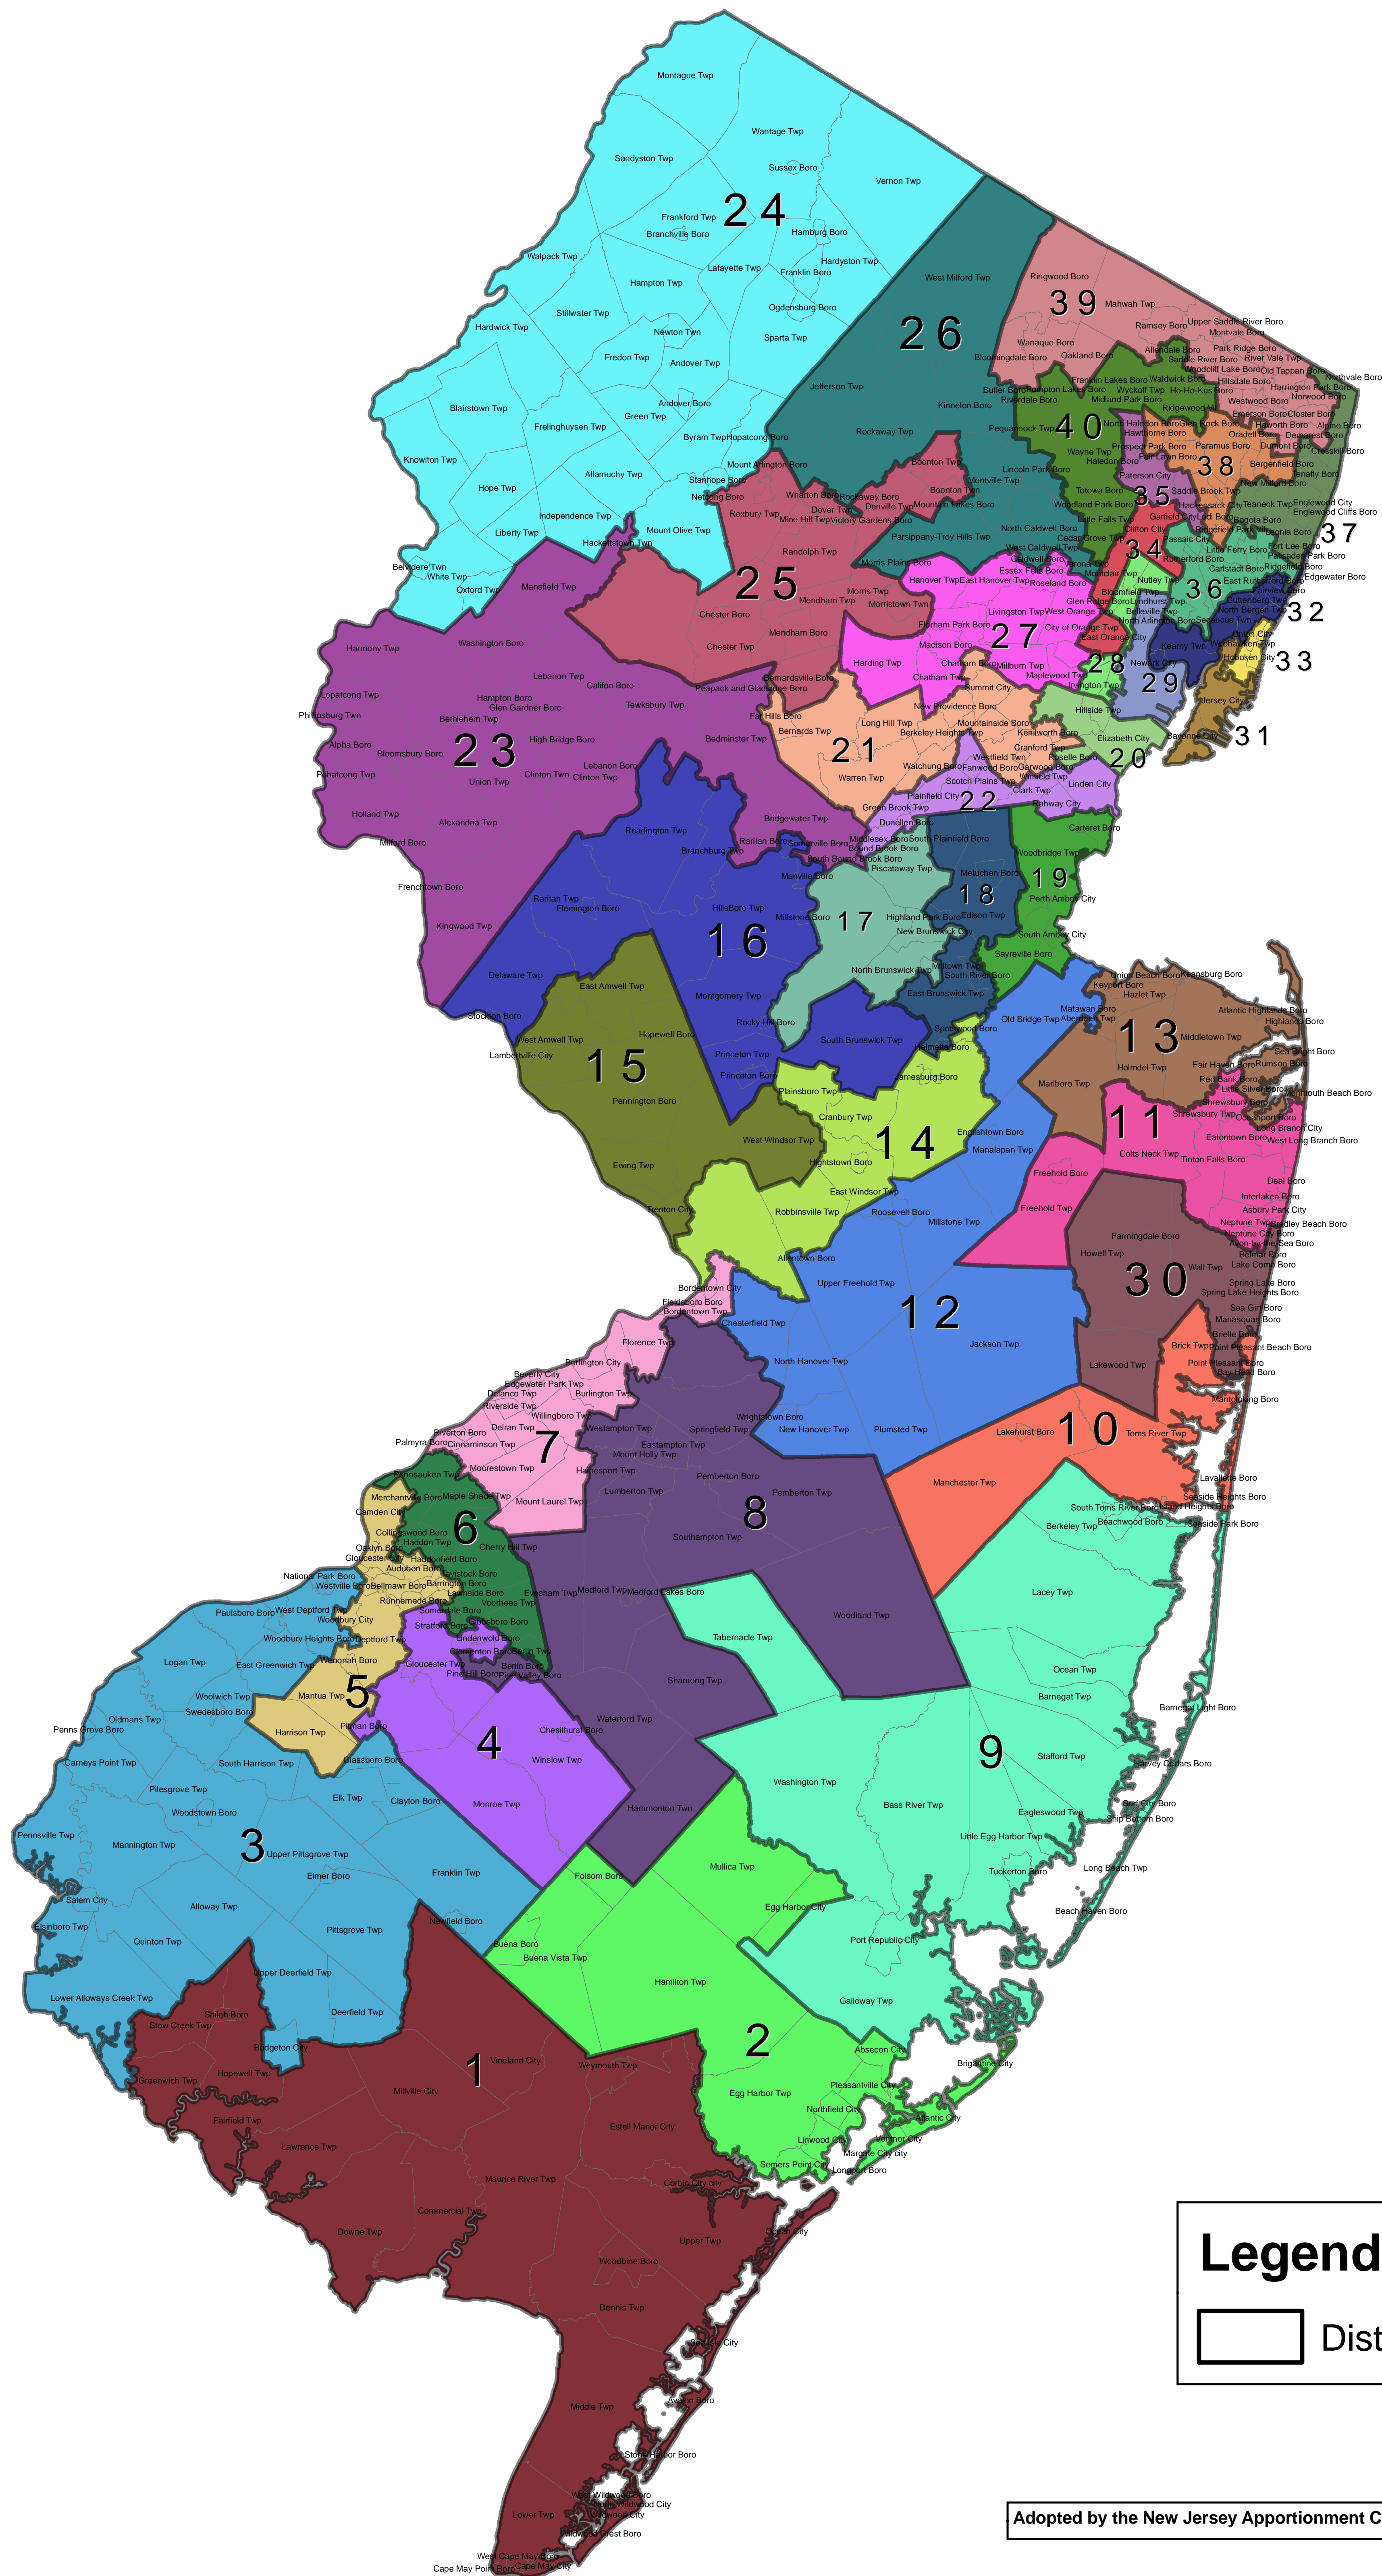

New Jersey State Legislative Districts: 2011-2020

Legend

 District Boundary

Adopted by the New Jersey Apportionment Commission on April 3, 2011