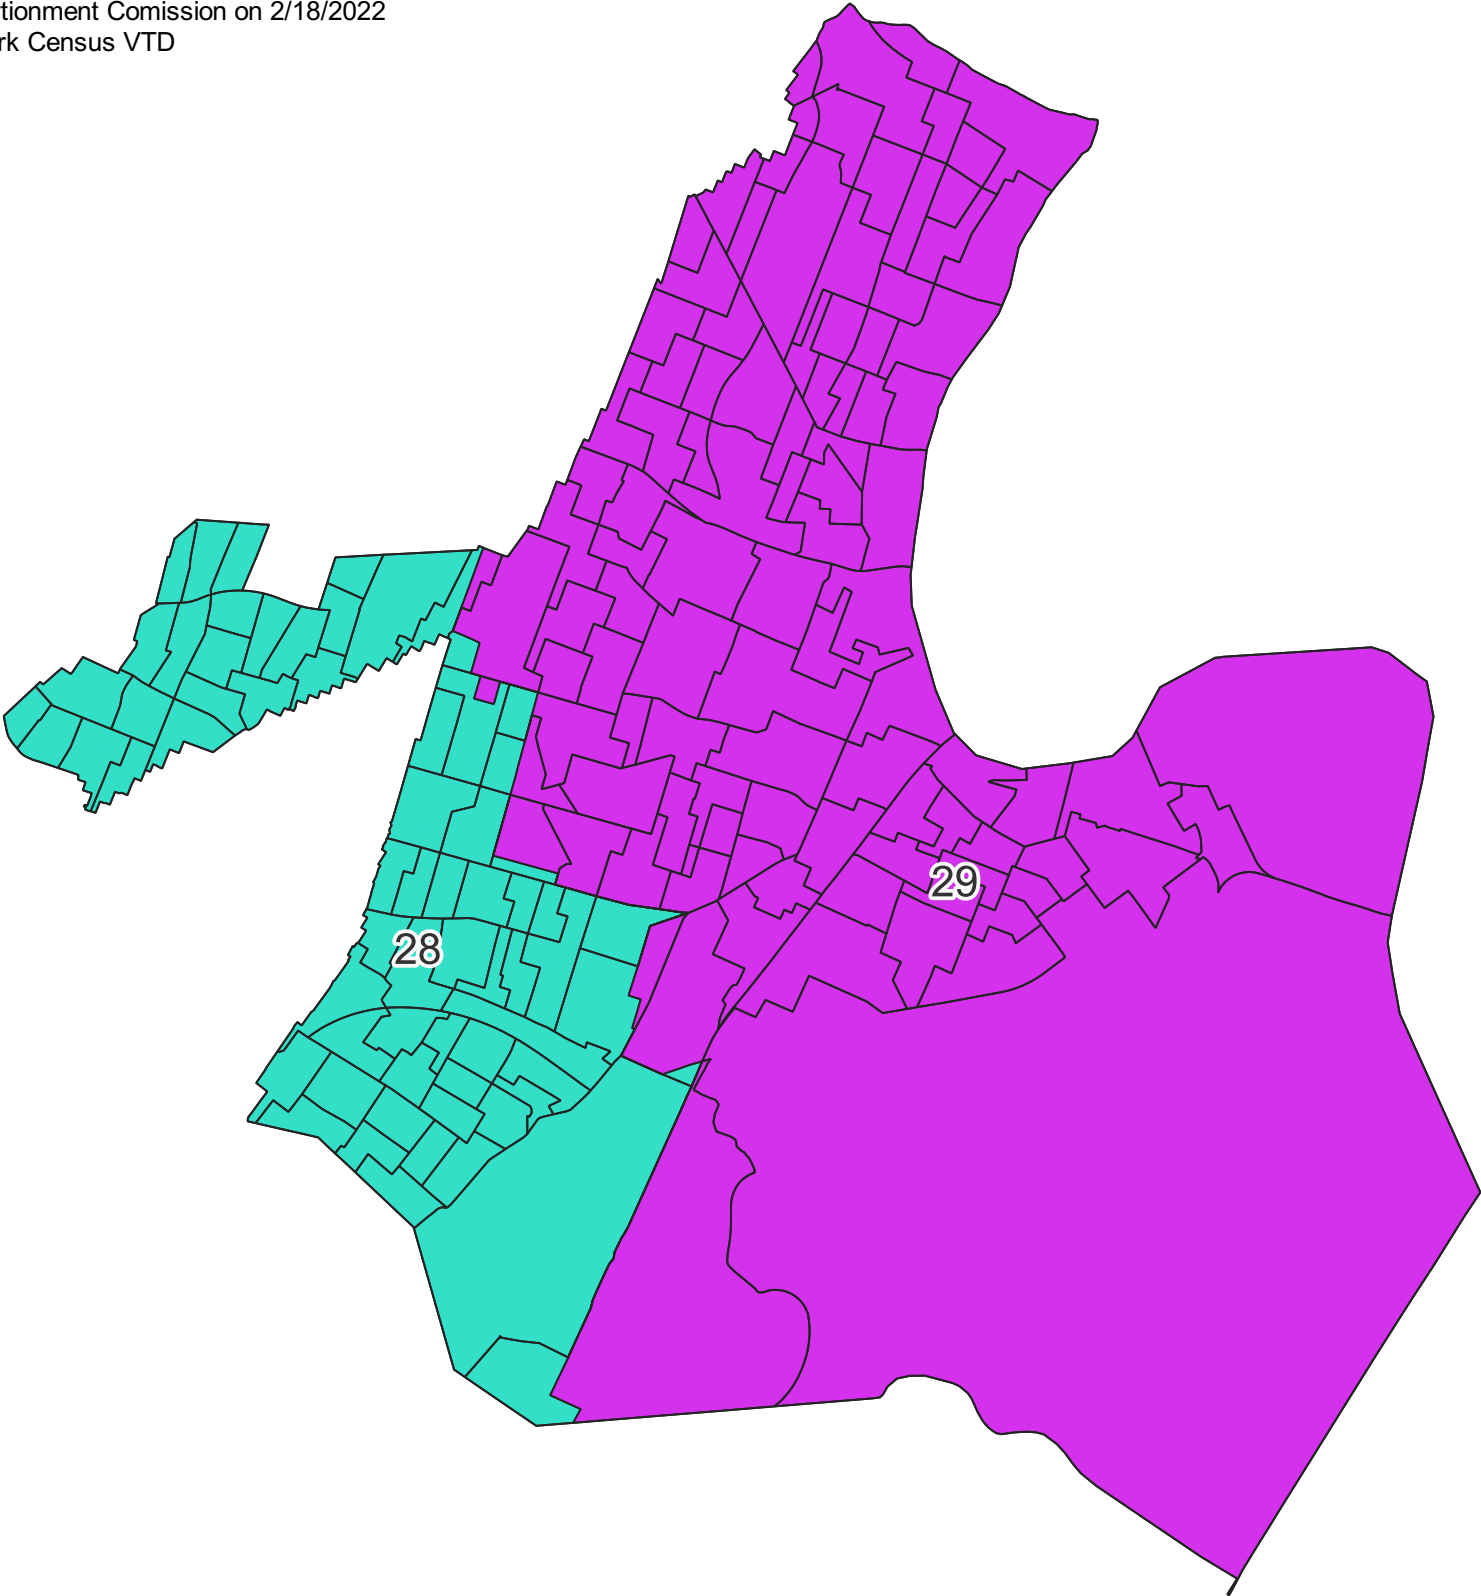

New Jersey Legislative Districts 2022-2030
Adopted by the New Jersey Legislative
Apportionment Commission on 2/18/2022
Newark Census VTD

District JC
28
29