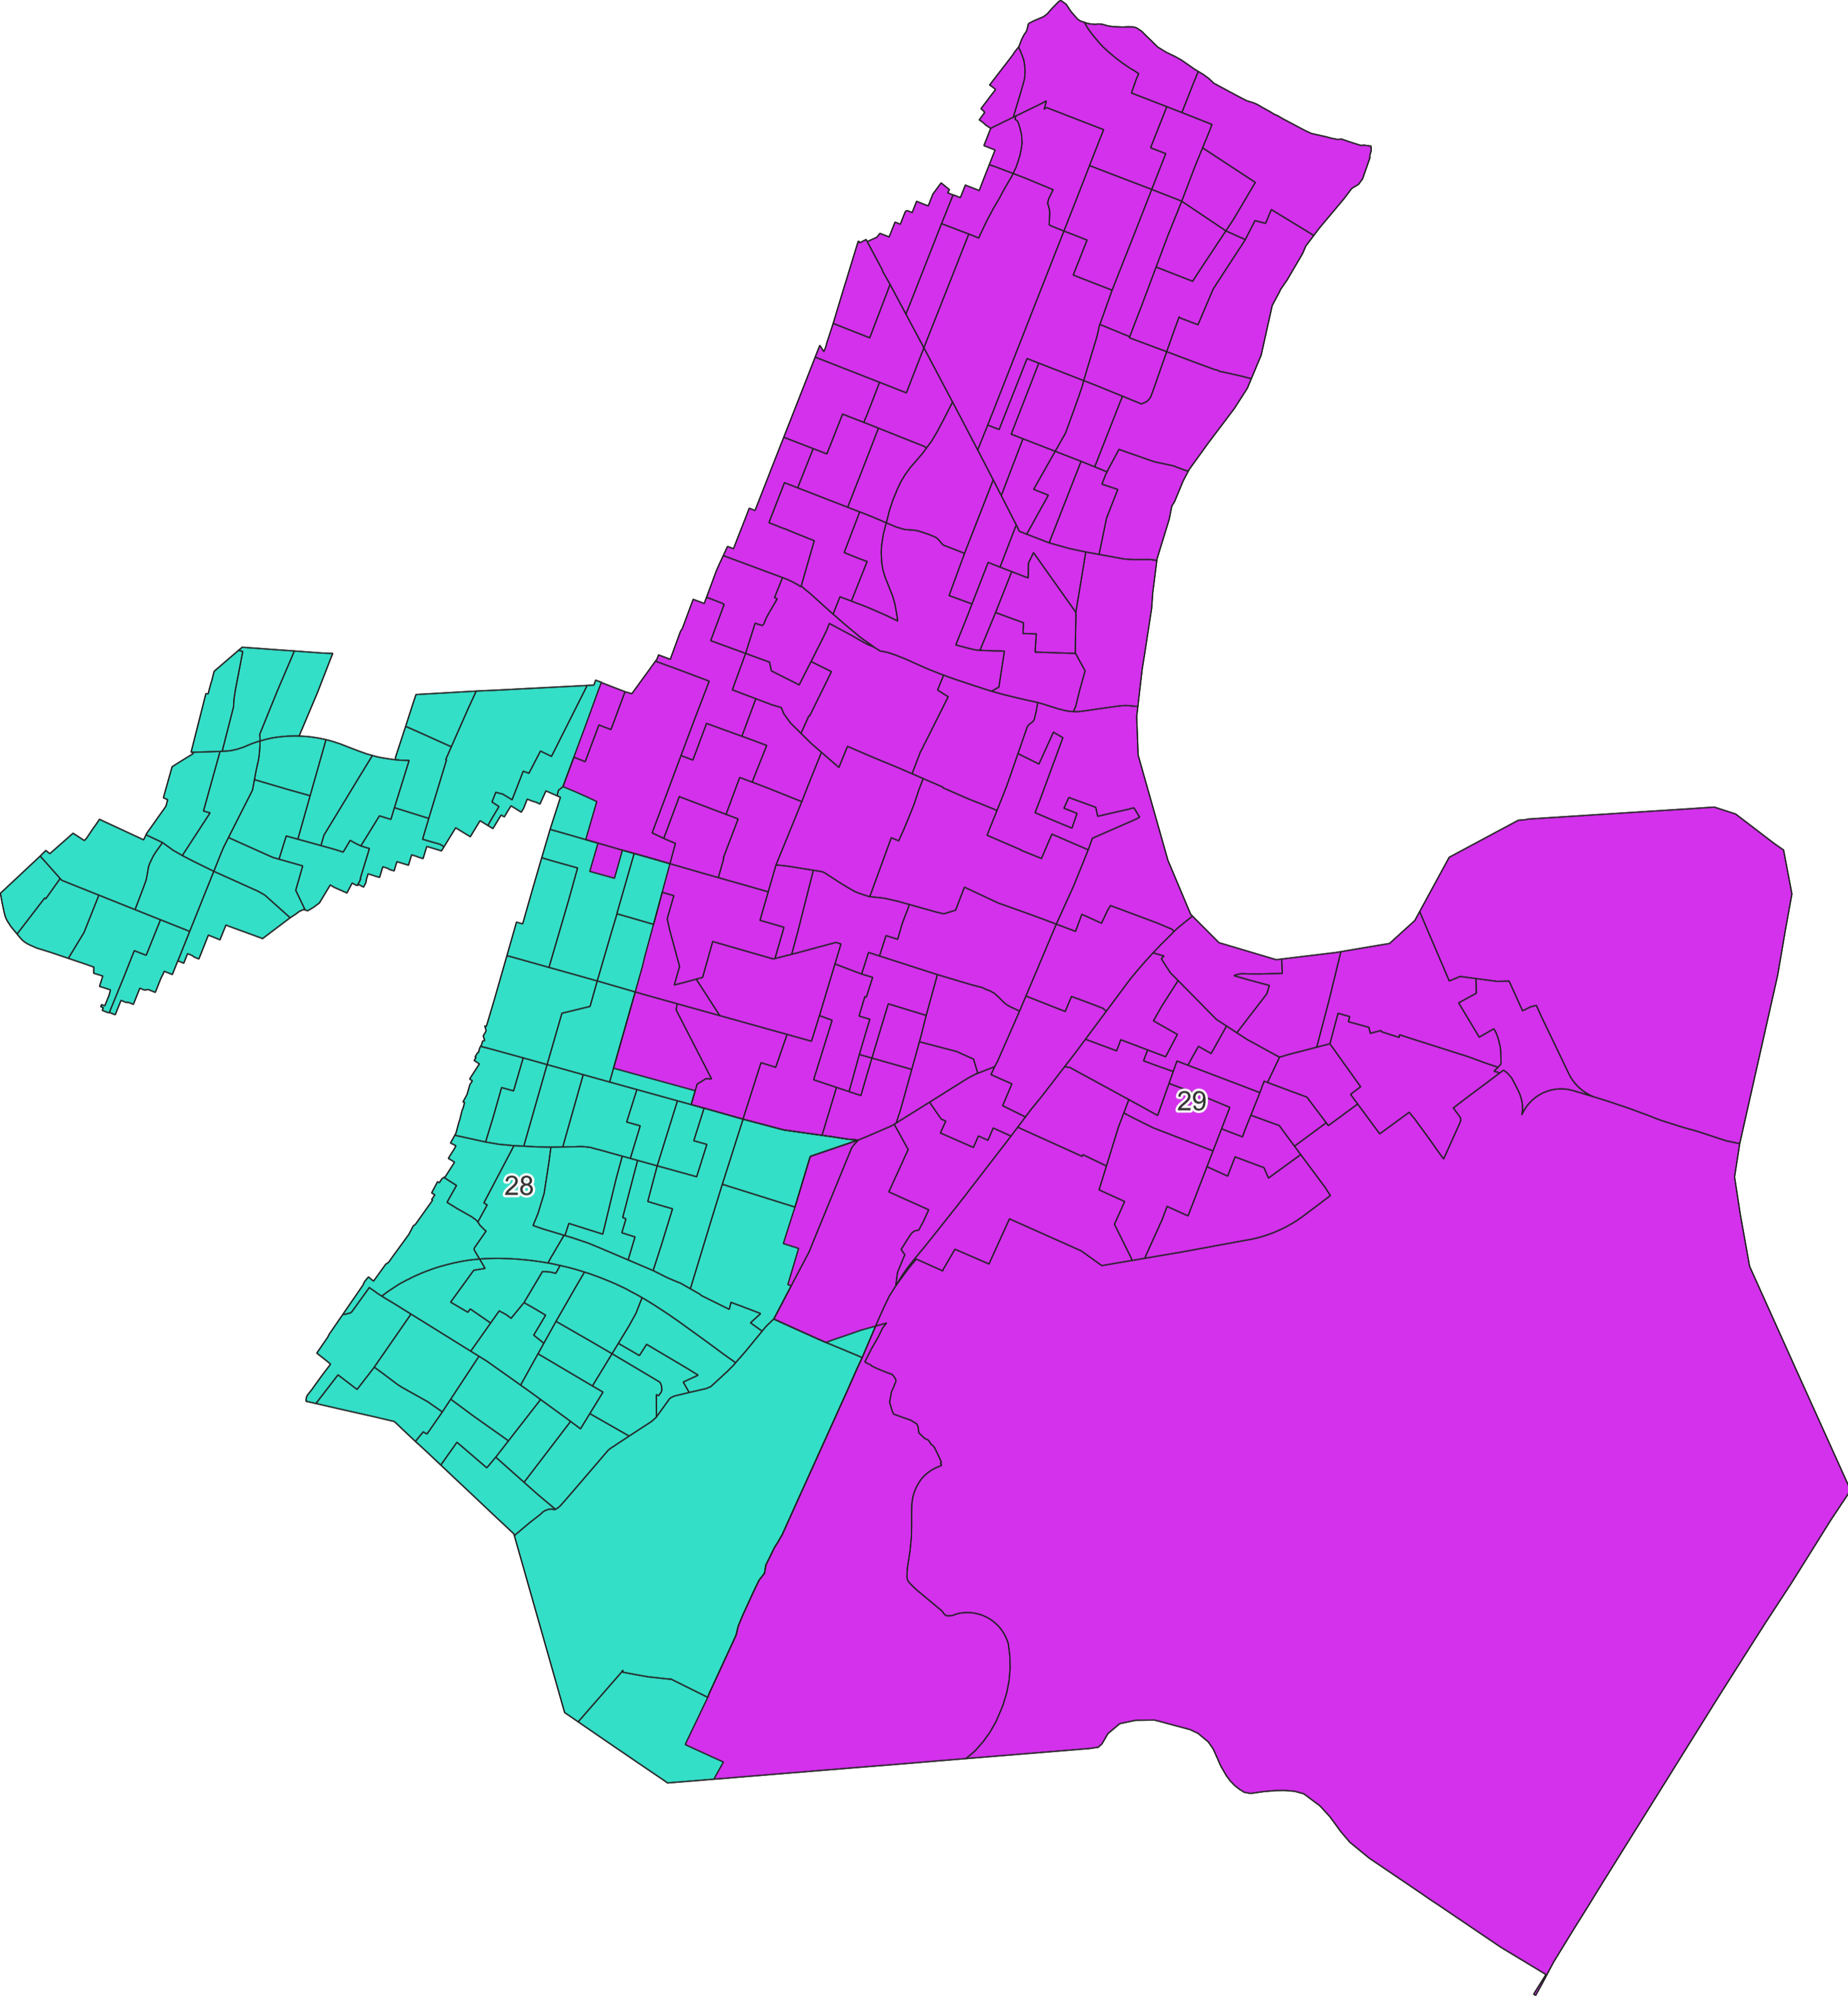

New Jersey Legislative Districts 2022

Adopted by the New Jersey Legislative
Apportionment Commission on 2/18/2022

Newark Census VTD

District JC
28
29

0 0.6 1.2 1.8 2.4 mi