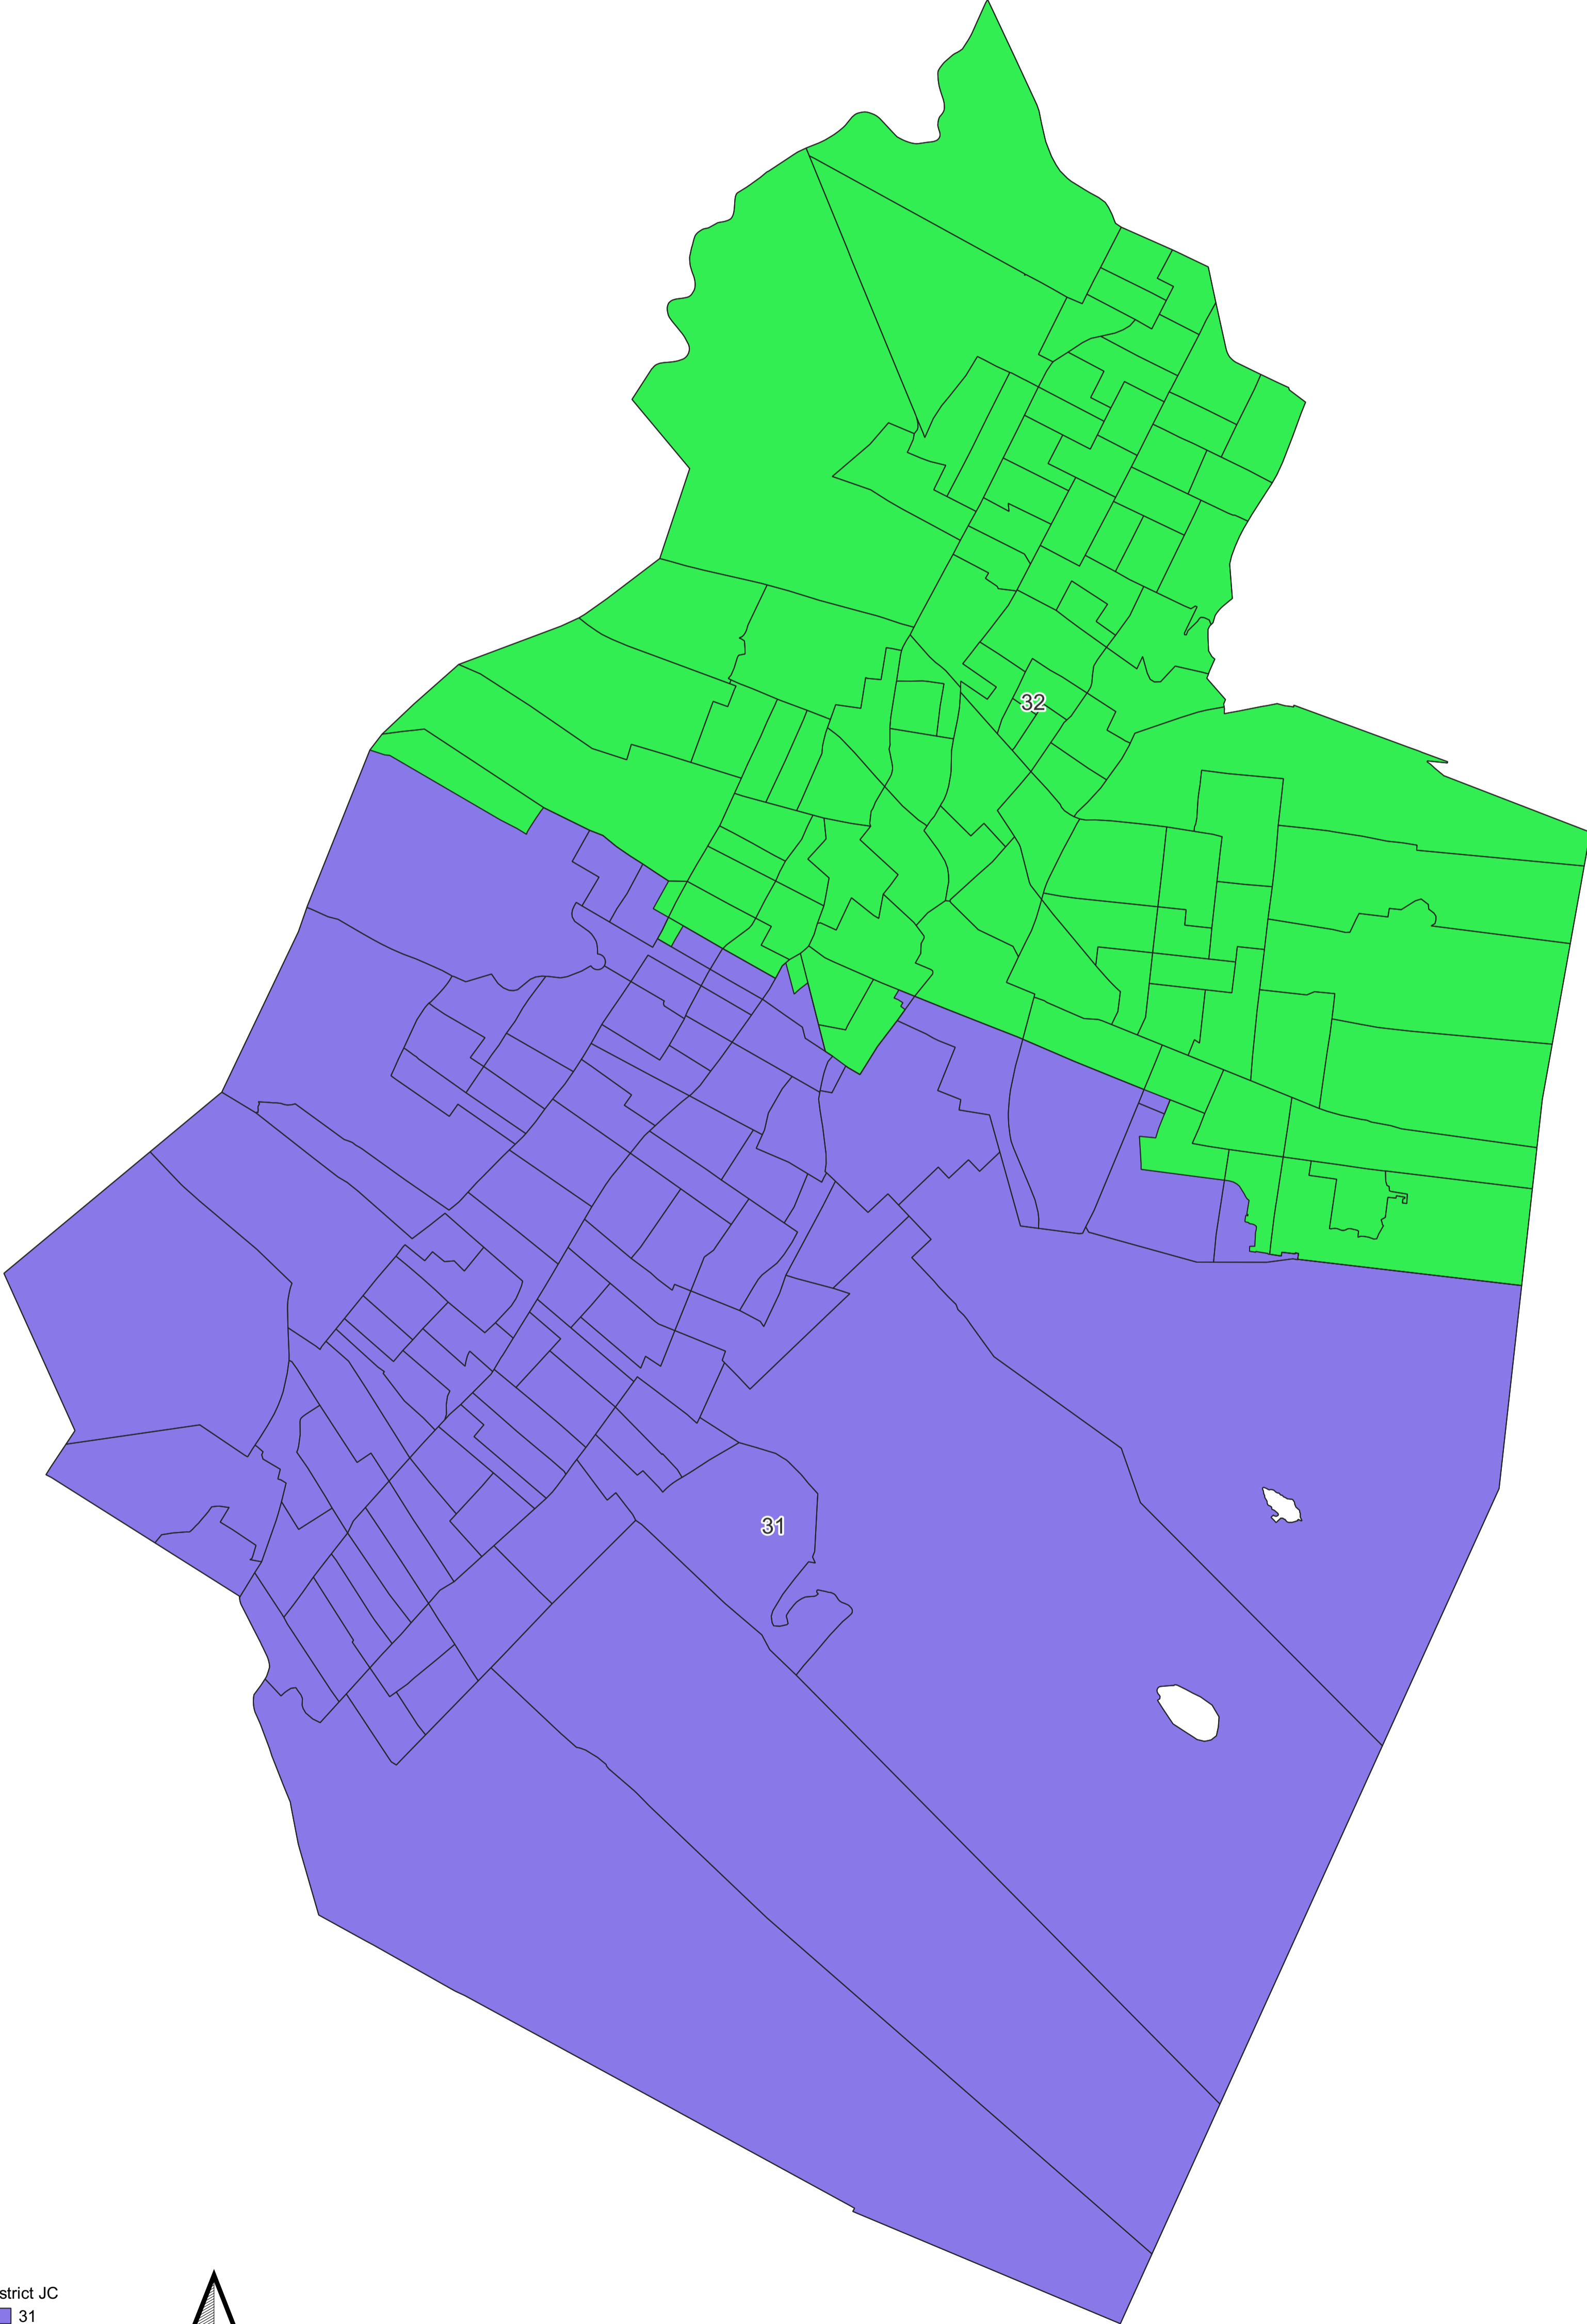

# New Jersey Legislative Districts 2022

Adopted by the New Jersey Legislative Apportionment Commission on 2/18/2022

Jersey City Census VTD

District JC

31

32

0 0.4 0.8 1.2 1.6 mi